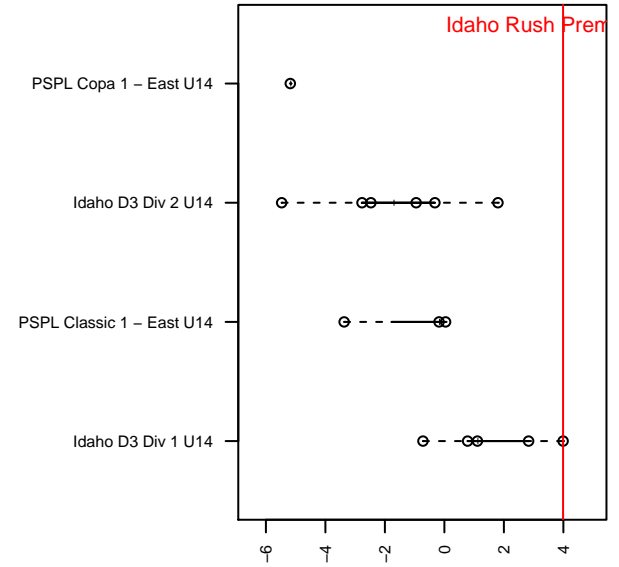

Idaho Rush Premier G04

Idaho Rush SC
 Boise, ID
 G04 total strength=1679
 attack=27.84 defense=15.87
 fall league = Idaho D3 Div 1 U14

alt names used:
 IDAHO RUSH 04 PREMIER
 IDAHO RUSH 05 PREMIER
 IDAHO RUSH PREMIER (2004)
 Idaho Rush Premier (ID) (SC)
 Idaho Rush 04 Premier (ID)

Venues played:
 2017 NW Champions Cup GIRLS 04
 2017 Idaho D3 Division 1 U14
 2017 FWRL G04
 2017 FC Nova Fall Showcase U15/16

Idaho Rush Premier G04
 Dots are actual minus expected GF (blue circles) and GA (red triangles).
 Blue line is smoothed change in attack strength. Red is smoothed change in defense strength.

**attack and defense variance (black dot)
relative to other teams
and top 10 in region**

**attack and defense rating
relative to others at age
and all opponents in last 13 months**

Performance relative to 13 month average