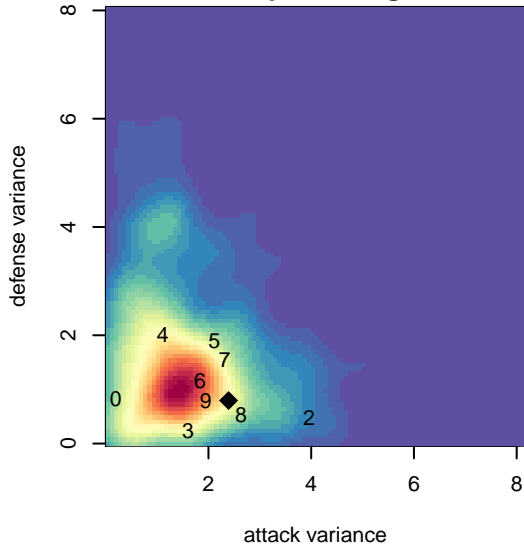

Idaho Rush Premier G04

Idaho Rush SC
 Boise, ID
 G04 total strength=1679
 attack=27.84 defense=15.87
 fall league = Idaho D3 Div 1 U14

alt names used:
 IDAHO RUSH 04 PREMIER
 IDAHO RUSH 05 PREMIER
 IDAHO RUSH PREMIER (2004)
 Idaho Rush Premier (ID) (SC)
 Idaho Rush 04 Premier (ID)

Venues played:
 2017 NW Champions Cup GIRLS 04
 2017 Idaho D3 Division 1 U14
 2017 FWRL G04
 2017 FC Nova Fall Showcase U15/16

Idaho Rush Premier G04
 Dots are actual minus expected GF (blue circles) and GA (red triangles).
 Blue line is smoothed change in attack strength. Red is smoothed change in defense strength.

**attack and defense variance (black dot)
relative to other teams
and top 10 in region**

**attack and defense rating
relative to others at age
and all opponents in last 13 months**

Performance relative to 13 month average