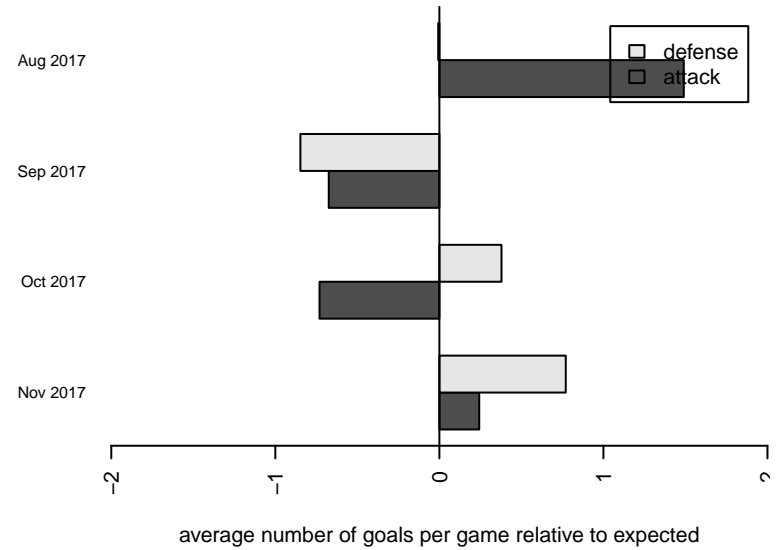

Performance relative to 13 month average