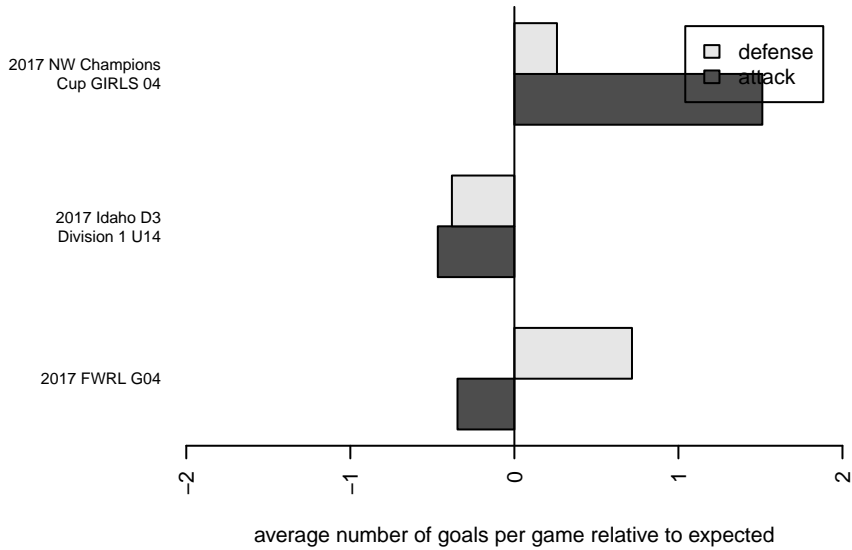

Idaho Rush Premier G04

Idaho Rush SC
 Boise, ID
 G04 total strength=1679
 attack=27.84 defense=15.87
 fall league = Idaho D3 Div 1 U14

alt names used:
 IDAHO RUSH 04 PREMIER
 IDAHO RUSH 05 PREMIER
 IDAHO RUSH PREMIER (2004)
 Idaho Rush Premier (ID) (SC)
 Idaho Rush 04 Premier (ID)

Venues played:
 2017 NW Champions Cup GIRLS 04
 2017 Idaho D3 Division 1 U14
 2017 FWRL G04
 2017 FC Nova Fall Showcase U15/16

Idaho Rush Premier G04
 Dots are actual minus expected GF (blue circles) and GA (red triangles).
 Blue line is smoothed change in attack strength. Red is smoothed change in defense strength.

**attack and defense variance (black dot)
relative to other teams
and top 10 in region**

**attack and defense rating
relative to others at age
and all opponents in last 13 months**

Performance relative to 13 month average