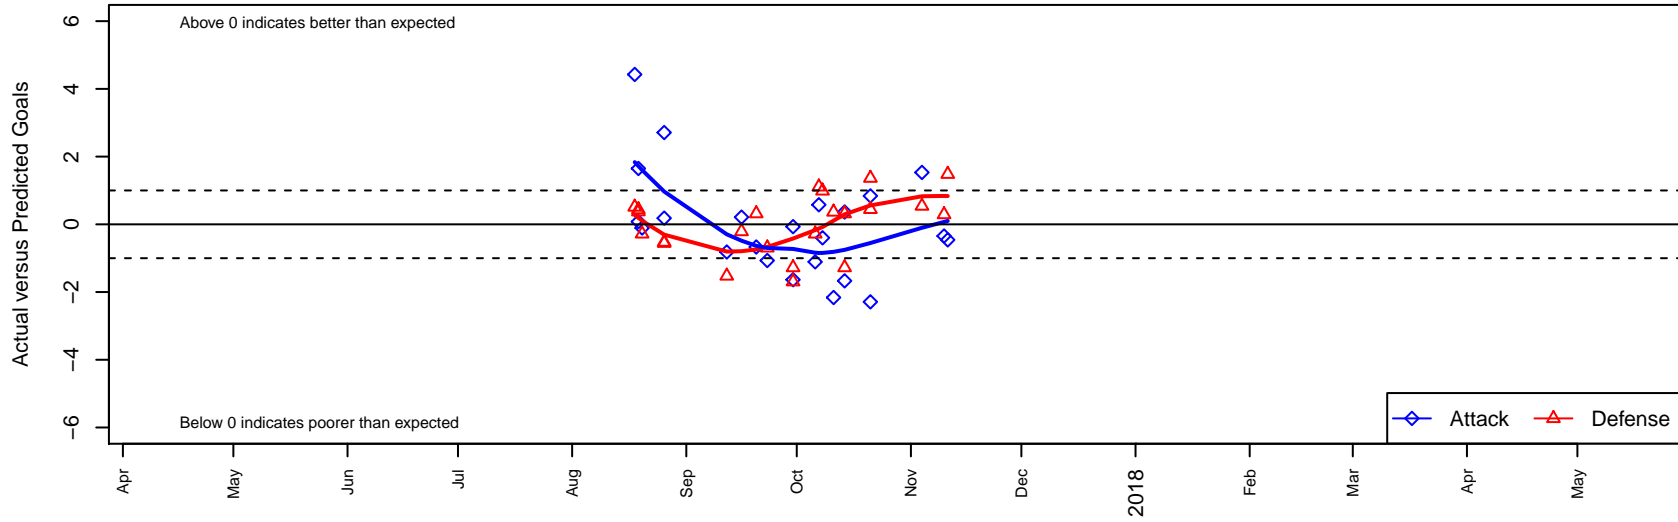

Idaho Rush Premier G04

Idaho Rush SC
 Boise, ID
 G04 total strength=1679
 attack=27.84 defense=15.87
 fall league = Idaho D3 Div 1 U14

alt names used:
 IDAHO RUSH 04 PREMIER
 IDAHO RUSH 05 PREMIER
 IDAHO RUSH PREMIER (2004)
 Idaho Rush Premier (ID) (SC)
 Idaho Rush 04 Premier (ID)

Venues played:
 2017 NW Champions Cup GIRLS 04
 2017 Idaho D3 Division 1 U14
 2017 FWRL G04
 2017 FC Nova Fall Showcase U15/16

Idaho Rush Premier G04
 Dots are actual minus expected GF (blue circles) and GA (red triangles).
 Blue line is smoothed change in attack strength. Red is smoothed change in defense strength.

**attack and defense variance (black dot)
relative to other teams
and top 10 in region**

**attack and defense rating
relative to others at age
and all opponents in last 13 months**

Performance relative to 13 month average