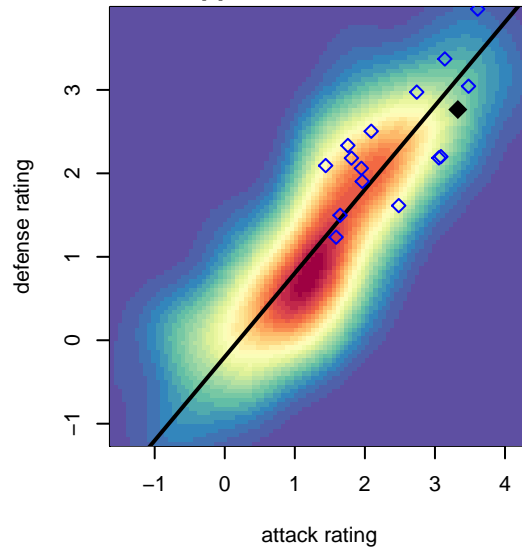

Idaho Rush Premier G04

Idaho Rush SC
 Boise, ID
 G04 total strength=1679
 attack=27.84 defense=15.87
 fall league = Idaho D3 Div 1 U14

alt names used:
 IDAHO RUSH 04 PREMIER
 IDAHO RUSH 05 PREMIER
 IDAHO RUSH PREMIER (2004)
 Idaho Rush Premier (ID) (SC)
 Idaho Rush 04 Premier (ID)

Venues played:
 2017 NW Champions Cup GIRLS 04
 2017 Idaho D3 Division 1 U14
 2017 FWRL G04
 2017 FC Nova Fall Showcase U15/16

Idaho Rush Premier G04
 Dots are actual minus expected GF (blue circles) and GA (red triangles).
 Blue line is smoothed change in attack strength. Red is smoothed change in defense strength.

**attack and defense variance (black dot)
relative to other teams
and top 10 in region**

**attack and defense rating
relative to others at age
and all opponents in last 13 months**

Performance relative to 13 month average